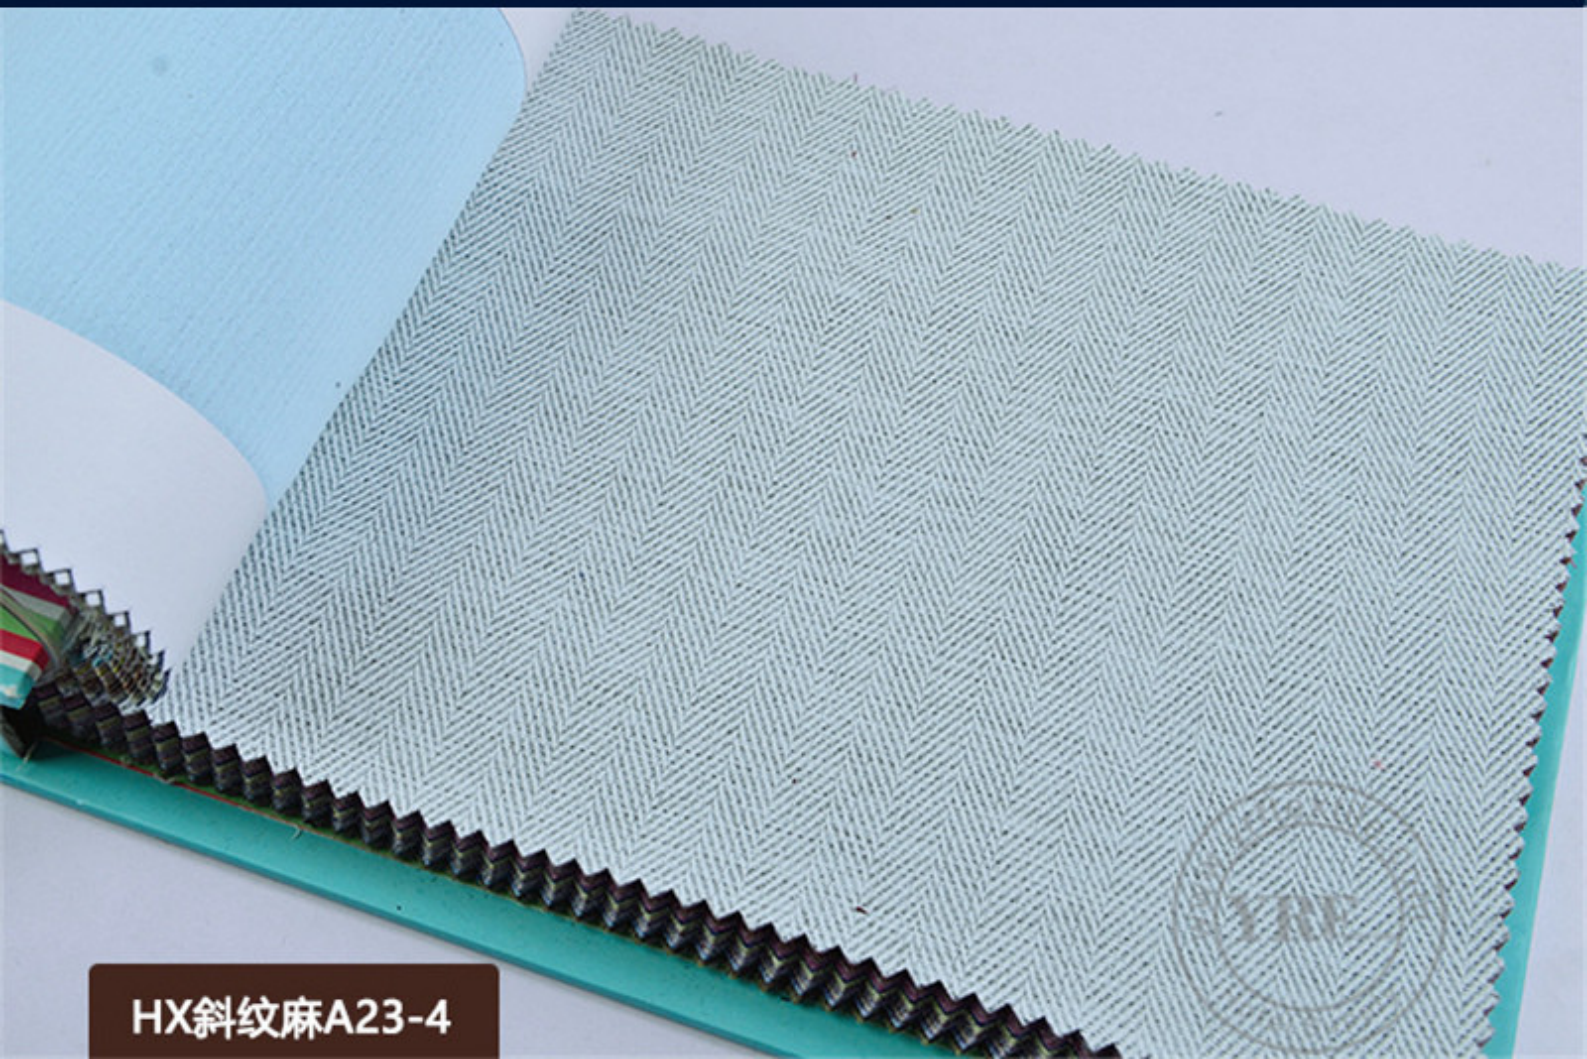

HX斜纹麻A23-4